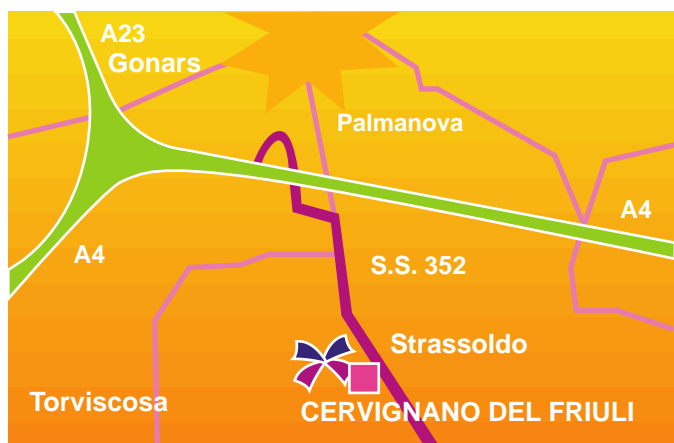

HOW TO REACH US ■■■■■■■■■■

COMING FROM VENICE

We suggest you take the **A4 Motorway**. At **Gonars** crossroads turn right in the direction of **Trieste**. After the crossroads, go straight for about 1 km and at the **Palmanova Tollbooth**, leave the Motorway. After the exit from motorway, turn right at the first set of traffic lights in the direction of **Cervignano-Grado**, on the **S.S. 352 road**. At the second set of traffic lights, in the resort **Sevegliano**, go straight ahead. After leaving **Strassoldo** village on your left, and 8 km from the Tollbooth, you will find us on your right, at No. 36.

COMING FROM TARVISIO

We suggest you take **A23 Motorway**. At **Gonars** crossroads turn left in direction of **Trieste**. After the crossroads, go straight for about 1 km, and at **Palmanova Tollbooth**, leave the Motorway. After the exit from motorway, turn right at the first set of traffic lights in the direction of **Cervignano-Grado**, on the **S.S. 352 road**. At the second set of traffic lights, in the resort **Sevegliano**, go straight ahead. After leaving **Strassoldo** village on your left, and 8 km from the Tollbooth, you will find us on your right, at No. 36.

COMING FROM GORIZIA

We suggest you take the **Gorizia-Villesse Link-Road**. Get onto the **A4 motorway** and continue in direction of **Venice**. After about 8,5 km, leave the motorway at the **Palmanova Tollbooth**. After the exit from motorway, turn right at the first set of traffic lights in the direction of **Cervignano-Grado**, on the **S.S. 352 road**. At the second set of traffic lights, in the resort **Sevegliano**, go straight ahead. After leaving **Strassoldo** village on your left, and 8 km from the Tollbooth, you will find us on your right, at No. 36.